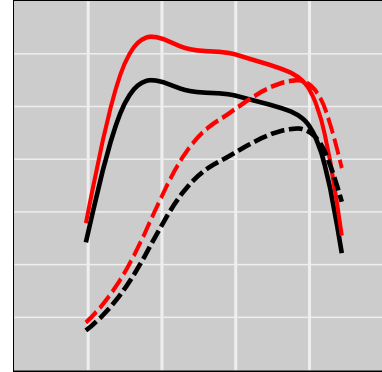

Ford F-350 Super Duty (2015-2018) 6.7L PowerStroke, 440 HP

Power Enhancement

	Power	Torque
Stock	440 HP	860 lb-ft
STEINBAUER	528 HP	1033 lb-ft

Price:	on request
Part Number:	240038
Designation:	ST-CAR-D-103599,103625-FOR
One Year Guarantee (on STEINBAUER products):	Free

Additional Products

	Part Number	Price
Switch	200086	$20