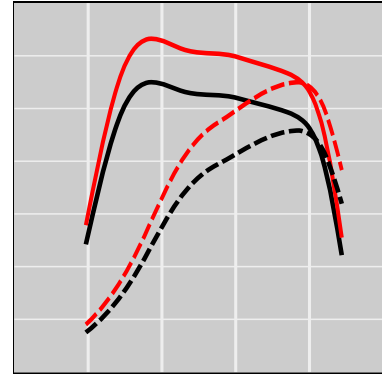

## Ford F-650 Super Duty (2016-2019) 6.7L PowerStroke, 270 HP

### Power Enhancement

	Power	Torque
Stock	270 HP	675 lb-ft
<b>STEINBAUER</b>	<b>0 HP</b>	<b>0 lb-ft</b>

Price:	on request
Part Number:	240038
Designation:	ST-CAR-D-103599,103625-FOR
One Year Guarantee (on STEINBAUER products):	Free