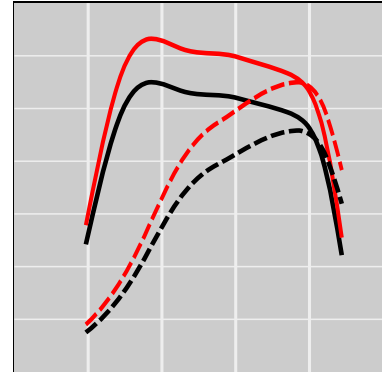

Volvo VNX 16.1L D16 600V/2050, 600 HP

Power Enhancement

	Power	Torque
Stock	600 HP	2050 lb-ft
STEINBAUER	720 HP	2563 lb-ft

Price:	on request
Part Number:	220178
Designation:	STT-LSDL-101104-450
One Year Guarantee (on STEINBAUER products):	Free

Additional Products

	Part Number	Price
Switch	200086	$20